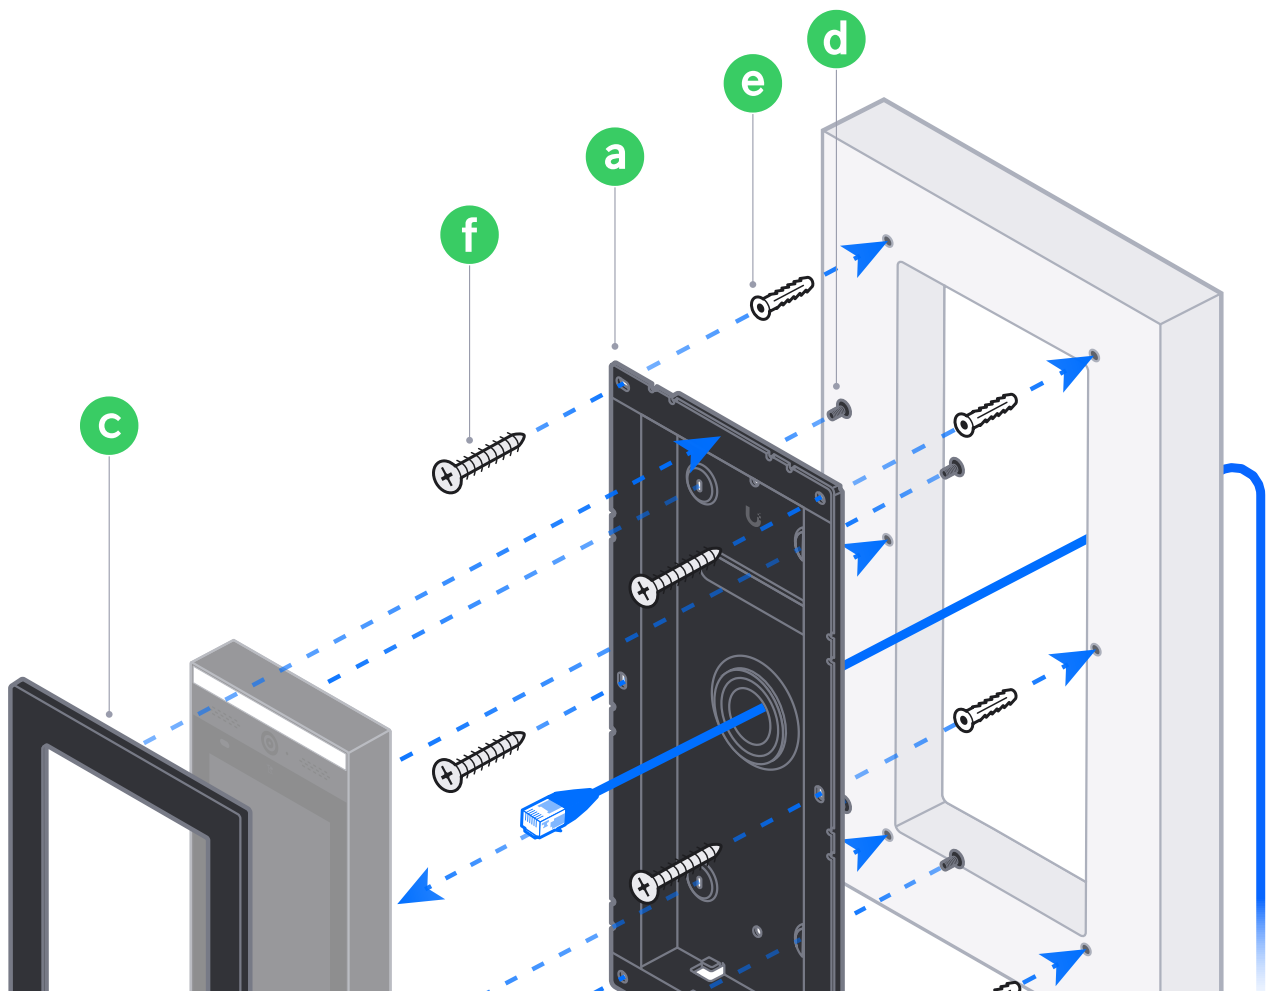

Access Intercom Flush Mount

1

1x

b

2

3

4

5