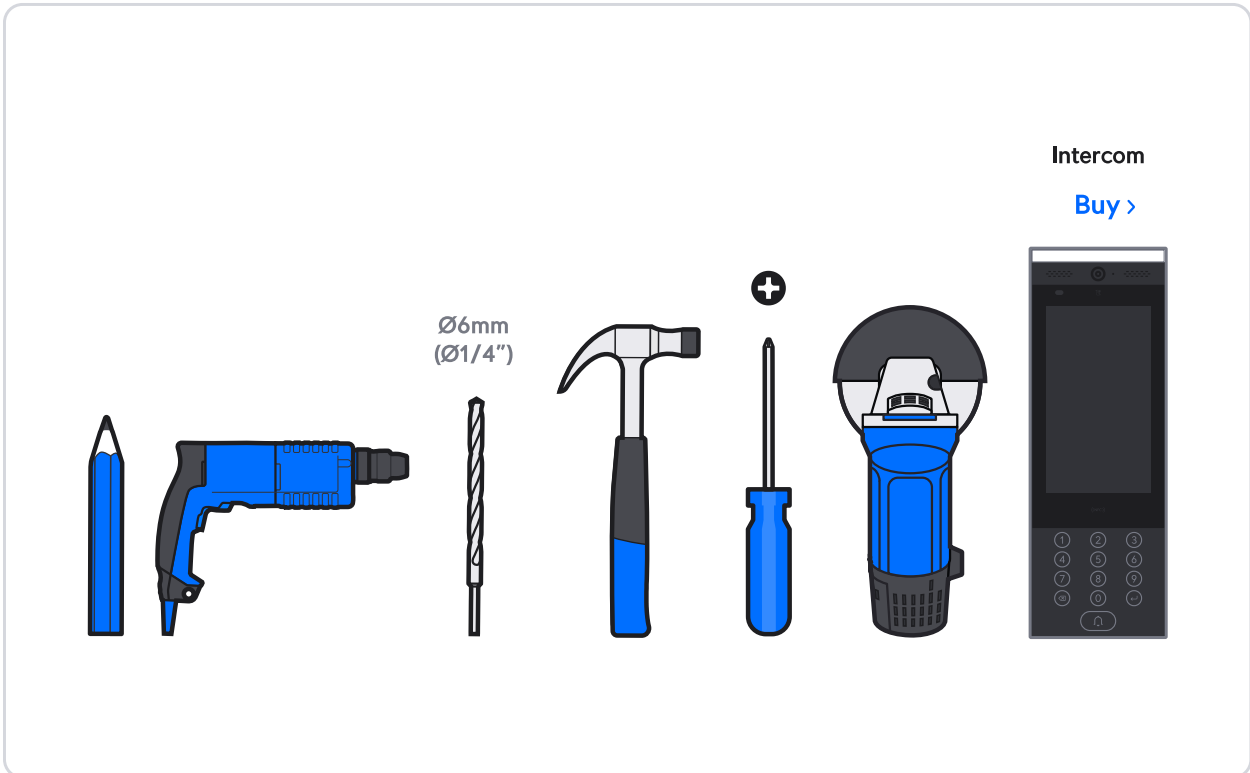

Access Intercom Flush Mount

1

1x

b

2

3

4

5