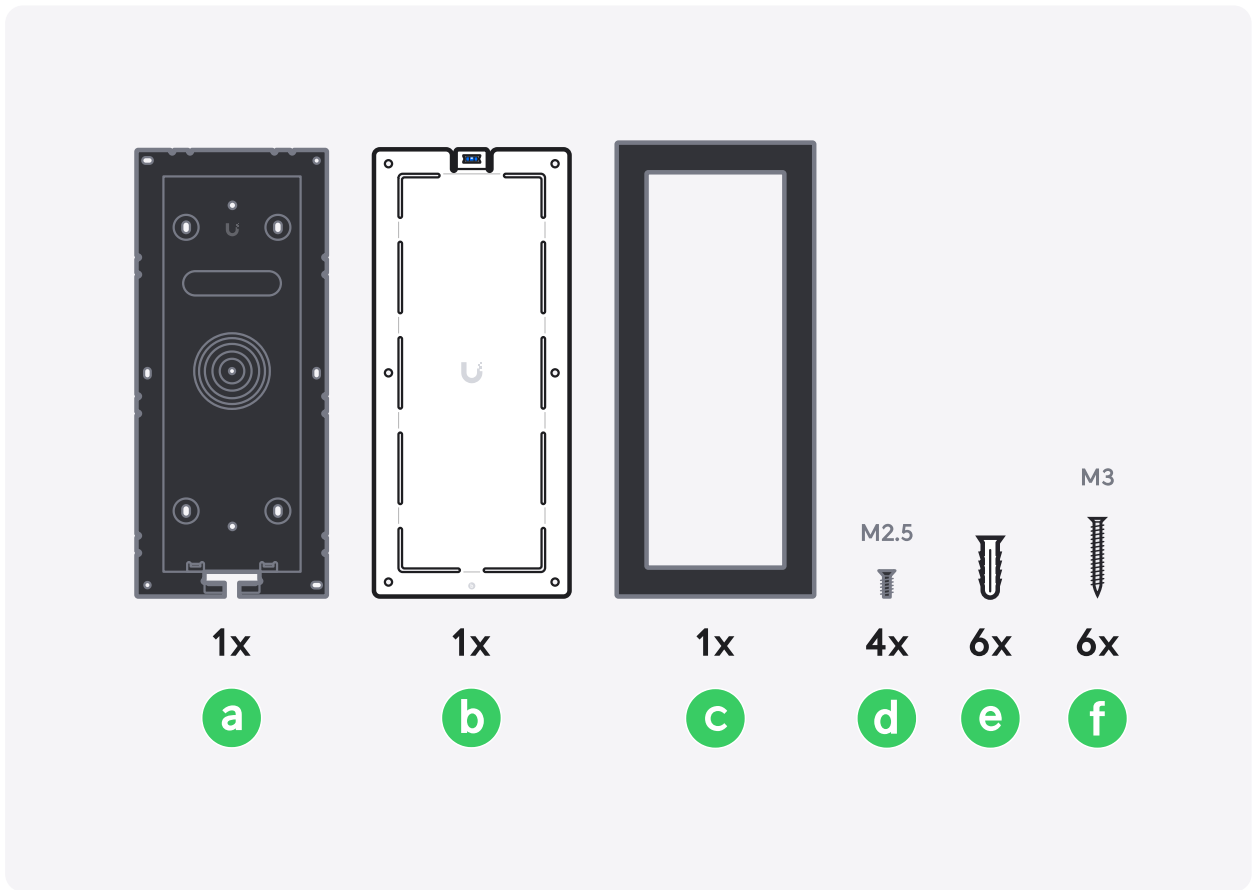

Access Intercom Flush Mount

1

1x

b

2

3

4

5