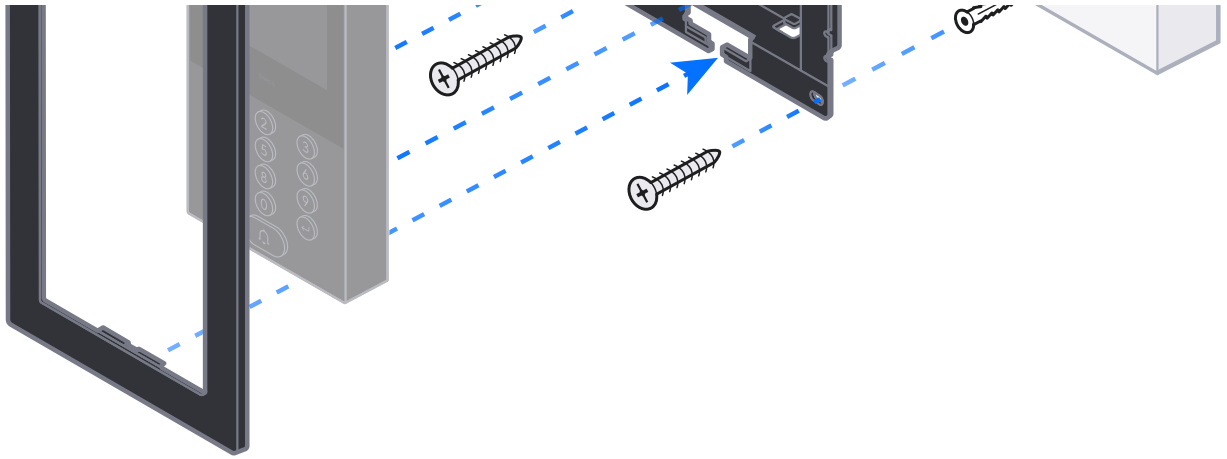

Access Intercom Flush Mount

1

1x

b

2

3

4

5