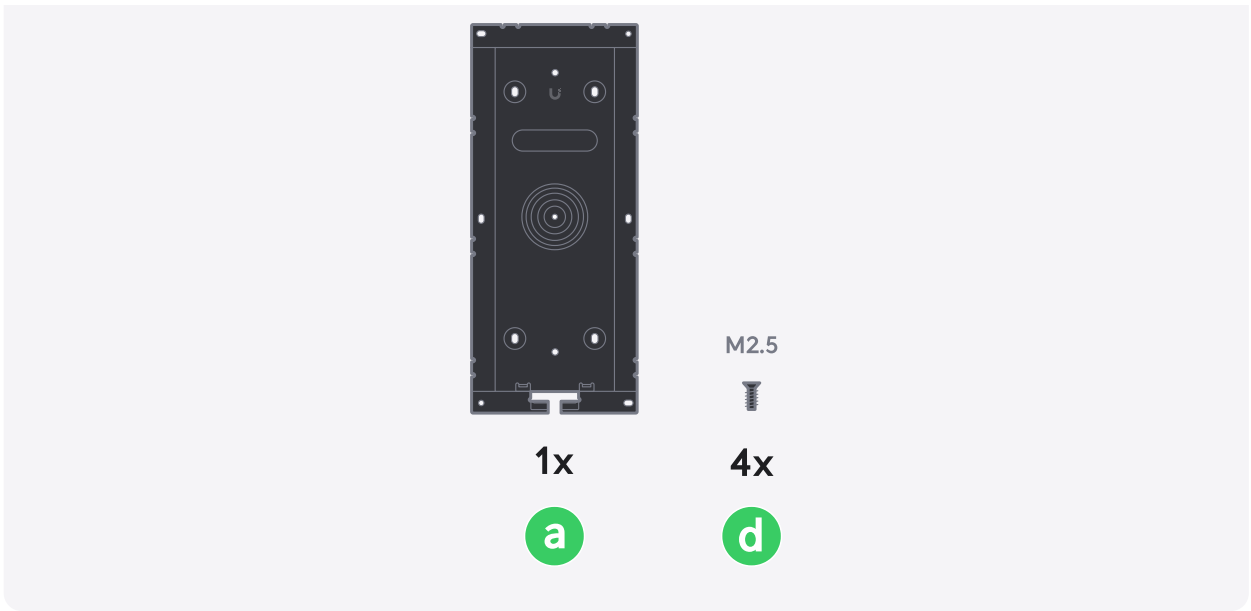

Access Intercom Flush Mount

1

1x

b

2

3

4

5