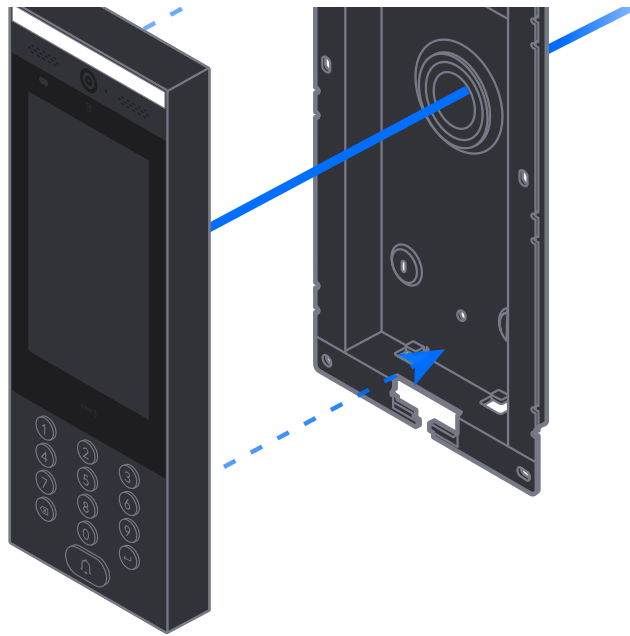

Access Intercom Flush Mount

1

1x

b

2

3

4

5