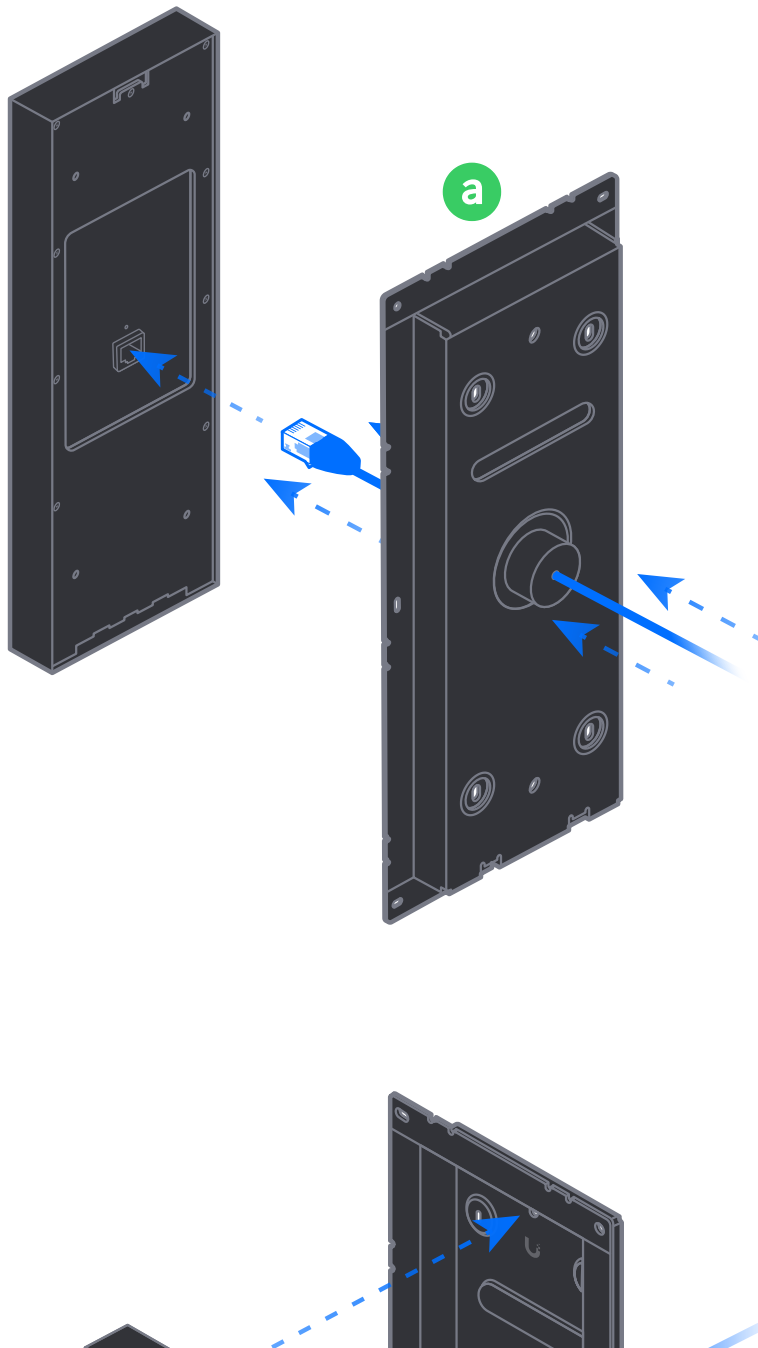

Access Intercom Flush Mount

1

1x

b

2

3

4

5