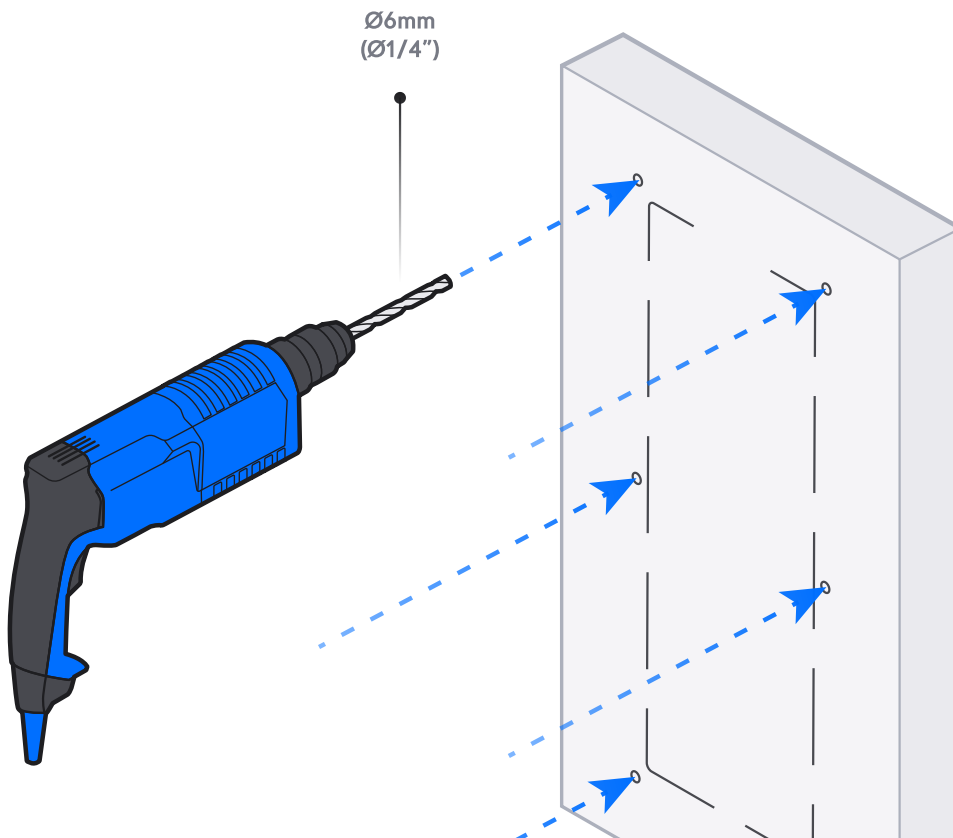

Access Intercom Flush Mount

1

1x

b

2

3

4

5