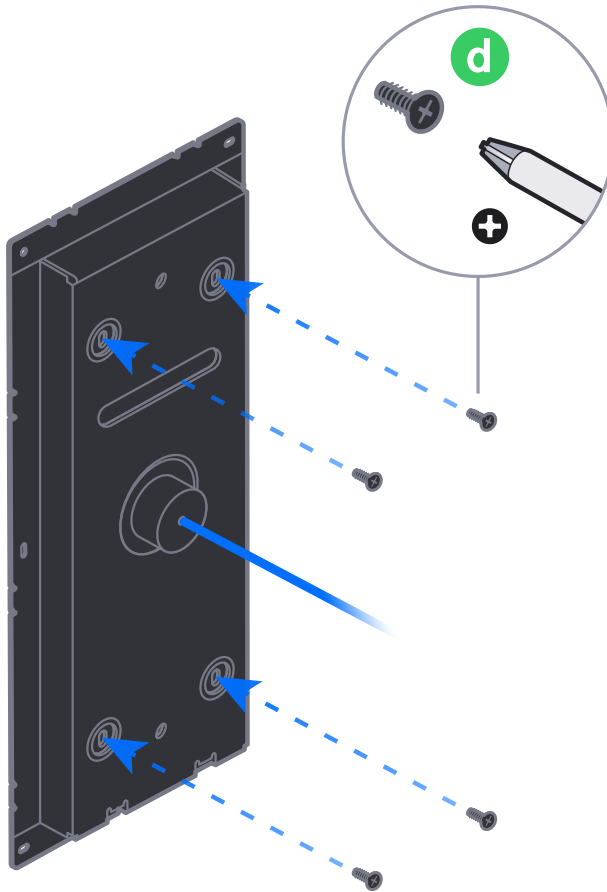

Access Intercom Flush Mount

1

1x

b

2

3

4

5