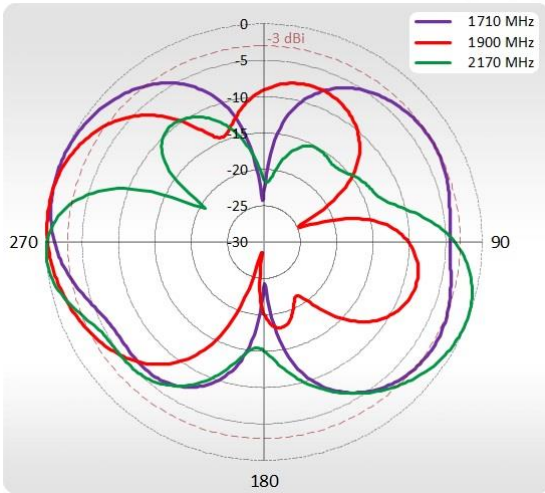

OUTDOOR

Use Teltonika router wherever you want

ANTENNA

Maximize your signal with QuWireless antennas

SOLUTION

Plug Teltonika router and you are good to go

LTE SPECIFICATION

FREQUENCY	0.694 - 0.96 GHz 1.7 - 2.2 GHz 2.5 - 2.7 GHz
GAIN	0.694 - 0.96 GHz: 2 dBi 1.7 - 2.2 GHz: 2 dBi 2.5 - 2.7 GHz: 4 dBi
Supported LTE/5G bands	1, 2, 3, 4, 5, 6, 7, 8, 9, 10, 12, 13, 14, 17, 18, 19, 20, 23, 25, 26, 27, 28, 29, 33, 34, 35, 36, 37, 38, 39, 44, 59, 62, 65, 66, 67, 68, 69, 85, n80, n81, n82, n83, n84, n86, n89, n95
VSWR	<1.50, max <2.50
BEAMWIDTH	360°/25° ±5°
POLARIZATION	Vertical
IMPEDANCE	50 Ω

WI-FI SPECIFICATION

FREQUENCY	2.40- 2.50 GHz
GAIN	2.40- 2.50 GHz: 3 dBi
VSWR	<1.70, max <2.00
BEAMWIDTH	360°/25° +/- 5°
POLARIZATION	Vertical
IMPEDANCE	50 Ω

MECHANICAL SPECIFICATION

MATERIALS	ABS, aluminum, PTFE, Fiberglass
INGRESS PROTECTION	IP67
CONNECTOR TYPE	RJ45 + SIM adapter
DIMENSIONS	277 x 269,8 x 96,5 mm 10.90 x 10.62 x 3.80 inch
WEIGHT	1.8 kg 3.97 lbs
OPERATING TEMPERATURE	From -40°C to 75°C From -40°F to 167°F

VSWR for LTE antenna

VSWR for Wi-Fi antenna

GAIN for LTE antenna

GAIN for Wi-Fi antenna

PLOTS

700-900 MHz Elevation

700-900 MHz Azimuth

1710-2170 MHz Elevation

1710-2170 MHz Azimuth

2500-2700 MHz Elevation

2500-2700 MHz Azimuth

Wi-Fi Elevation

Wi-Fi Azimuth

DEVICE SPECIFICATION**DIMENSIONS****TELTONIKA RUT240**

Compact but powerful 4G LTE & WiFi cellular router with Ethernet and I/O. Great for quick deployment in mission critical IoT applications where advanced Networking, VPN and security features are needed.