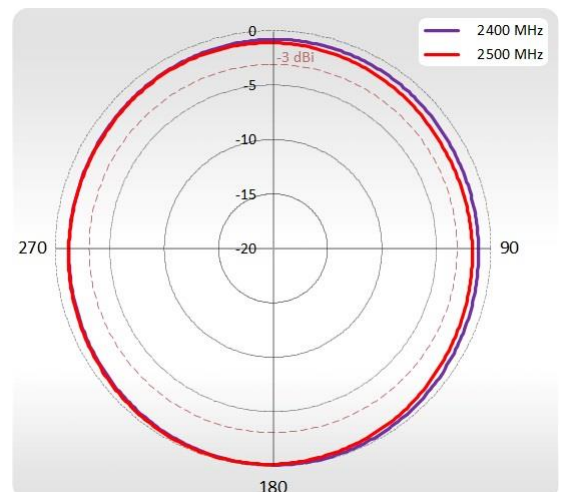

WI-FI SPECIFICATION

FREQUENCY	2.40- 2.50 GHz
GAIN	2.40- 2.50 GHz: 3 dBi
VSWR	<1.70, max <2.00
BEAMWIDTH	360°/25° +/- 5°
POLARIZATION	Vertical
IMPEDANCE	50 Ω

MECHANICAL SPECIFICATION

MATERIALS	ABS, aluminum, PTFE, Fiberglass
INGRESS PROTECTION	IP67
CONNECTOR TYPE	RJ45 + SIM adapter
DIMENSIONS	277 x 269,8 x 96,5 mm 10.90 x 10.62 x 3.80 inch
WEIGHT	1.8 kg 3.97 lbs
OPERATING TEMPERATURE	From -40°C to 75°C From -40°F to 167°F

VSWR for LTE antenna

VSWR for Wi-Fi antenna

GAIN for LTE antenna

GAIN for Wi-Fi antenna

PLOTS

700-900 MHz Elevation

700-900 MHz Azimuth

1710-2170 MHz Elevation

1710-2170 MHz Azimuth

2500-2700 MHz Elevation

2500-2700 MHz Azimuth

Wi-Fi Elevation

Wi-Fi Azimuth

DEVICE SPECIFICATION**DIMENSIONS****TELTONIKA RUT240**

Compact but powerful 4G LTE & WiFi cellular router with Ethernet and I/O. Great for quick deployment in mission critical IoT applications where advanced Networking, VPN and security features are needed.