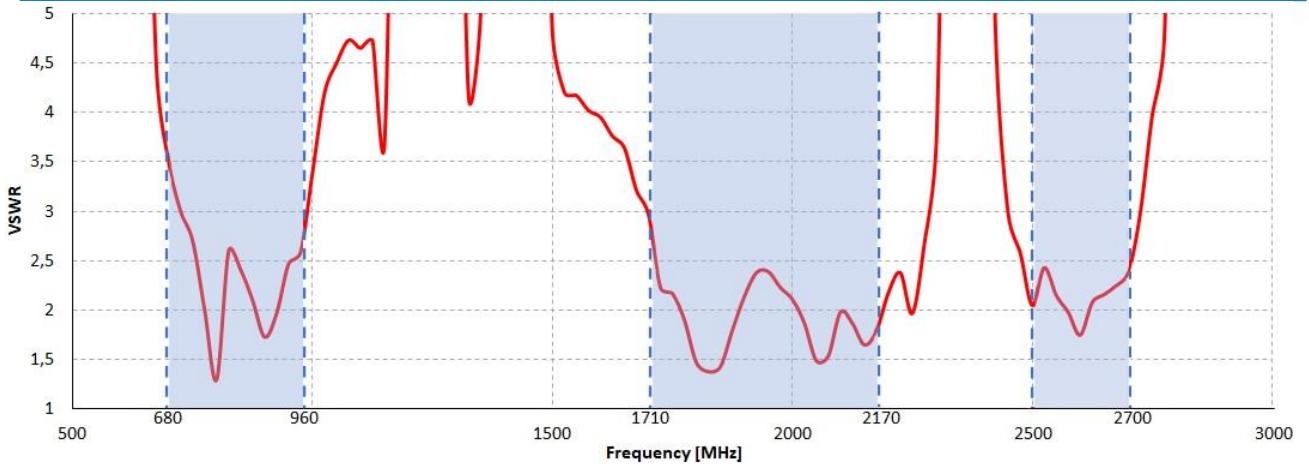

OUTDOOR

Use Teltonika router wherever you want

ANTENNA

Maximize your signal with QuWireless antennas

SOLUTION

Plug Teltonika router and you are good to go

LTE SPECIFICATION

FREQUENCY	0.694 - 0.96 GHz 1.7 - 2.2 GHz 2.5 - 2.7 GHz
GAIN	0.694 - 0.96 GHz: 2 dBi 1.7 - 2.2 GHz: 2 dBi 2.5 - 2.7 GHz: 4 dBi
Supported LTE/5G bands	1, 2, 3, 4, 5, 6, 7, 8, 9, 10, 12, 13, 14, 17, 18, 19, 20, 23, 25, 26, 27, 28, 29, 33, 34, 35, 36, 37, 38, 39, 44, 59, 62, 65, 66, 67, 68, 69, 85, n80, n81, n82, n83, n84, n86, n89, n95
VSWR	<1.50, max <2.50
BEAMWIDTH	360°/25° ±5°
POLARIZATION	Vertical
IMPEDANCE	50 Ω

WI-FI SPECIFICATION

FREQUENCY	2.40- 2.50 GHz
GAIN	2.40- 2.50 GHz: 3 dBi
VSWR	<1.70, max <2.00
BEAMWIDTH	360°/25° +/- 5°
POLARIZATION	Vertical
IMPEDANCE	50 Ω

MECHANICAL SPECIFICATION

MATERIALS	ABS, aluminum, PTFE, Fiberglass
INGRESS PROTECTION	IP67
CONNECTOR TYPE	RJ45 + SIM adapter
DIMENSIONS	277 x 269,8 x 96,5 mm 10.90 x 10.62 x 3.80 inch
WEIGHT	1.8 kg 3.97 lbs
OPERATING TEMPERATURE	From -40°C to 75°C From -40°F to 167°F

VSWR for LTE antenna

VSWR for Wi-Fi antenna

GAIN for LTE antenna

GAIN for Wi-Fi antenna

PLOTS

700-900 MHz Elevation

700-900 MHz Azimuth

1710-2170 MHz Elevation