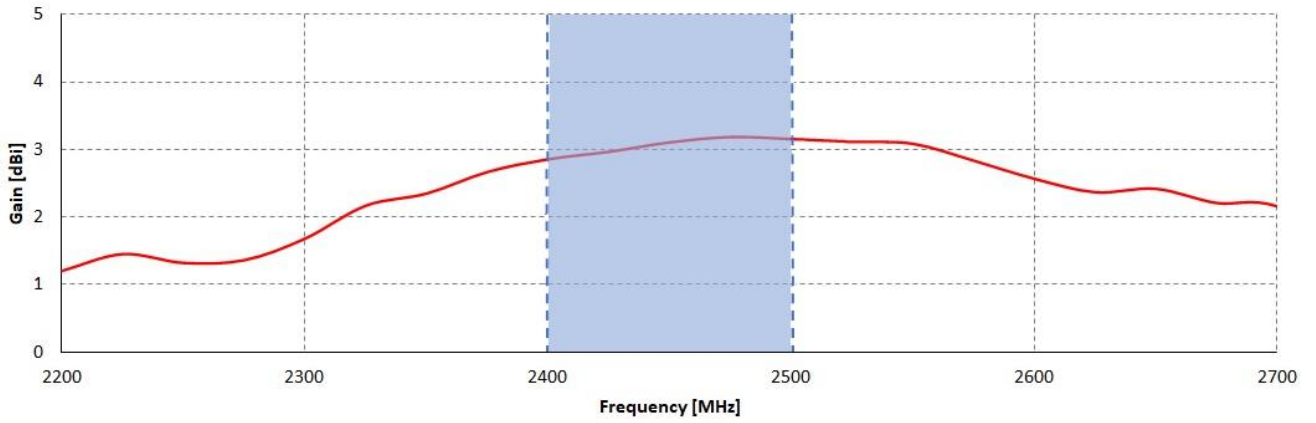

WI-FI SPECIFICATION

FREQUENCY	2.40- 2.50 GHz
GAIN	2.40- 2.50 GHz: 3 dBi
VSWR	<1.70, max <2.00
BEAMWIDTH	360°/25° +/- 5°
POLARIZATION	Vertical
IMPEDANCE	50 Ω

MECHANICAL SPECIFICATION

MATERIALS	ABS, aluminum, PTFE, Fiberglass
INGRESS PROTECTION	IP67
CONNECTOR TYPE	RJ45 + SIM adapter
DIMENSIONS	277 x 269,8 x 96,5 mm 10.90 x 10.62 x 3.80 inch
WEIGHT	1.8 kg 3.97 lbs
OPERATING TEMPERATURE	From -40°C to 75°C From -40°F to 167°F

VSWR for LTE antenna

VSWR for Wi-Fi antenna

GAIN for LTE antenna

GAIN for Wi-Fi antenna

PLOTS

700-900 MHz Elevation

700-900 MHz Azimuth

1710-2170 MHz Elevation

1710-2170 MHz Azimuth

2500-2700 MHz Elevation

2500-2700 MHz Azimuth

Wi-Fi Elevation

Wi-Fi Azimuth

DEVICE SPECIFICATION**DIMENSIONS****TELTONIKA RUT240**

Compact but powerful 4G LTE & WiFi cellular router with Ethernet and I/O. Great for quick deployment in mission critical IoT applications where advanced Networking, VPN and security features are needed.