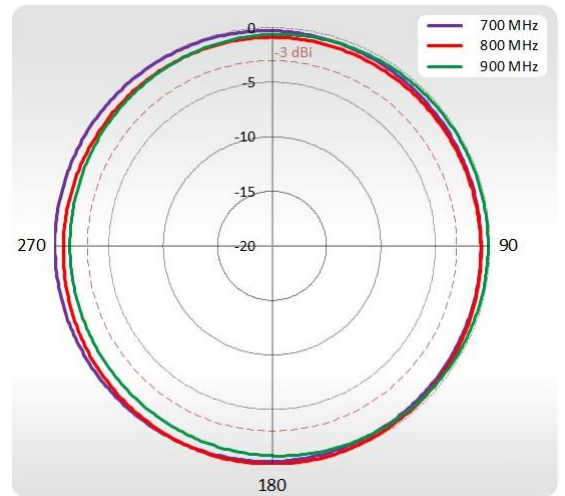

WI-FI SPECIFICATION

FREQUENCY	2.40- 2.50 GHz
GAIN	2.40- 2.50 GHz: 3 dBi
VSWR	<1.70, max <2.00
BEAMWIDTH	360°/25° +/- 5°
POLARIZATION	Vertical
IMPEDANCE	50 Ω

MECHANICAL SPECIFICATION

MATERIALS	ABS, aluminum, PTFE, Fiberglass
INGRESS PROTECTION	IP67
CONNECTOR TYPE	RJ45 + SIM adapter
DIMENSIONS	277 x 269,8 x 96,5 mm 10.90 x 10.62 x 3.80 inch
WEIGHT	1.8 kg 3.97 lbs
OPERATING TEMPERATURE	From -40°C to 75°C From -40°F to 167°F

VSWR for LTE antenna

VSWR for Wi-Fi antenna

GAIN for LTE antenna

GAIN for Wi-Fi antenna

PLOTS

700-900 MHz Elevation

700-900 MHz Azimuth

1710-2170 MHz Elevation

1710-2170 MHz Azimuth

2500-2700 MHz Elevation

2500-2700 MHz Azimuth

Wi-Fi Elevation

Wi-Fi Azimuth

DEVICE SPECIFICATION**DIMENSIONS****TELTONIKA RUT240**

Compact but powerful 4G LTE & WiFi cellular router with Ethernet and I/O. Great for quick deployment in mission critical IoT applications where advanced Networking, VPN and security features are needed.