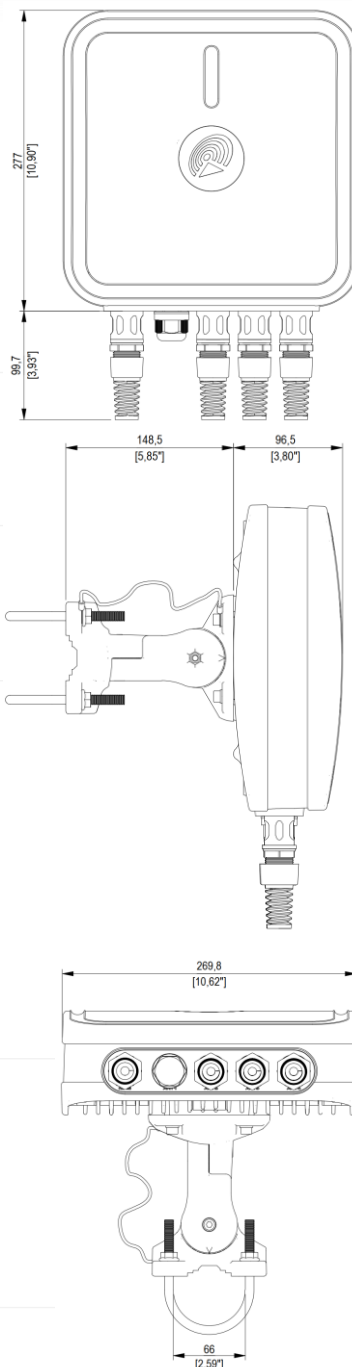

HEADQUARTER:

Wireless Instruments sp. z o.o.
ul. Kościuszki 27
52-116 Iwiny
POLAND

sales@quwireless.com
tel 1. +48 601 366 369
tel 2. +48 577 667 761
www.quwireless.com