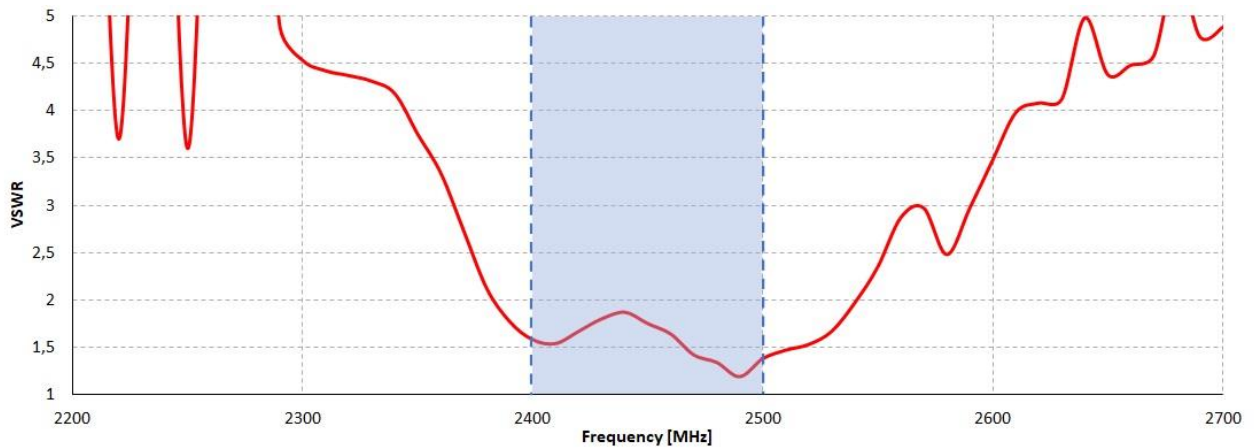

OUTDOOR

Use Teltonika router wherever you want

ANTENNA

Maximize your signal with QuWireless antennas

SOLUTION

Plug Teltonika router and you are good to go

LTE SPECIFICATION

FREQUENCY	0.694 - 0.96 GHz 1.7 - 2.2 GHz 2.5 - 2.7 GHz
GAIN	0.694 - 0.96 GHz: 2 dBi 1.7 - 2.2 GHz: 2 dBi 2.5 - 2.7 GHz: 4 dBi
Supported LTE/5G bands	1, 2, 3, 4, 5, 6, 7, 8, 9, 10, 12, 13, 14, 17, 18, 19, 20, 23, 25, 26, 27, 28, 29, 33, 34, 35, 36, 37, 38, 39, 44, 59, 62, 65, 66, 67, 68, 69, 85, n80, n81, n82, n83, n84, n86, n89, n95
VSWR	<1.50, max <2.50
BEAMWIDTH	360°/25° ±5°
POLARIZATION	Vertical
IMPEDANCE	50 Ω

WI-FI SPECIFICATION

FREQUENCY	2.40- 2.50 GHz
GAIN	2.40- 2.50 GHz: 3 dBi
VSWR	<1.70, max <2.00
BEAMWIDTH	360°/25° +/- 5°
POLARIZATION	Vertical
IMPEDANCE	50 Ω

MECHANICAL SPECIFICATION

MATERIALS	ABS, aluminum, PTFE, Fiberglass
INGRESS PROTECTION	IP67
CONNECTOR TYPE	RJ45 + SIM adapter
DIMENSIONS	277 x 269,8 x 96,5 mm 10.90 x 10.62 x 3.80 inch
WEIGHT	1.8 kg 3.97 lbs
OPERATING TEMPERATURE	From -40°C to 75°C From -40°F to 167°F

VSWR for LTE antenna

VSWR for Wi-Fi antenna

GAIN for LTE antenna

GAIN for Wi-Fi antenna

PLOTS

700-900 MHz Elevation

700-900 MHz Azimuth

1710-2170 MHz Elevation