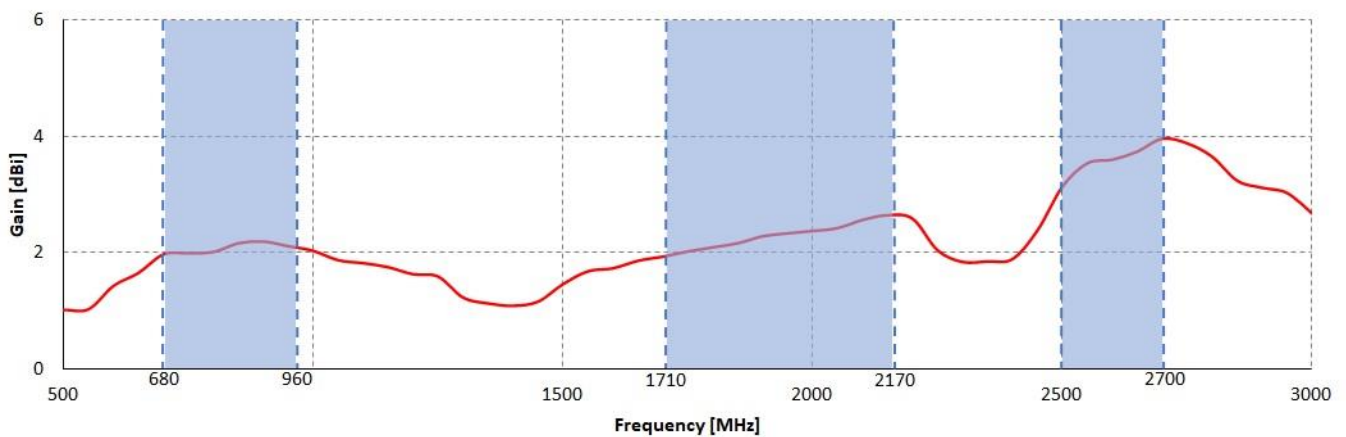

OUTDOOR

Use Teltonika router wherever you want

ANTENNA

Maximize your signal with QuWireless antennas

SOLUTION

Plug Teltonika router and you are good to go

LTE SPECIFICATION

FREQUENCY	0.694 - 0.96 GHz 1.7 - 2.2 GHz 2.5 - 2.7 GHz
GAIN	0.694 - 0.96 GHz: 2 dBi 1.7 - 2.2 GHz: 2 dBi 2.5 - 2.7 GHz: 4 dBi
Supported LTE/5G bands	1, 2, 3, 4, 5, 6, 7, 8, 9, 10, 12, 13, 14, 17, 18, 19, 20, 23, 25, 26, 27, 28, 29, 33, 34, 35, 36, 37, 38, 39, 44, 59, 62, 65, 66, 67, 68, 69, 85, n80, n81, n82, n83, n84, n86, n89, n95
VSWR	<1.50, max <2.50
BEAMWIDTH	360°/25° ±5°
POLARIZATION	Vertical
IMPEDANCE	50 Ω

WI-FI SPECIFICATION

FREQUENCY	2.40- 2.50 GHz
GAIN	2.40- 2.50 GHz: 3 dBi
VSWR	<1.70, max <2.00
BEAMWIDTH	360°/25° +/- 5°
POLARIZATION	Vertical
IMPEDANCE	50 Ω

MECHANICAL SPECIFICATION

MATERIALS	ABS, aluminum, PTFE, Fiberglass
INGRESS PROTECTION	IP67
CONNECTOR TYPE	RJ45 + SIM adapter
DIMENSIONS	277 x 269,8 x 96,5 mm 10.90 x 10.62 x 3.80 inch
WEIGHT	1.8 kg 3.97 lbs
OPERATING TEMPERATURE	From -40°C to 75°C From -40°F to 167°F

VSWR for LTE antenna

VSWR for Wi-Fi antenna

GAIN for LTE antenna

GAIN for Wi-Fi antenna

PLOTS

700-900 MHz Elevation

700-900 MHz Azimuth

1710-2170 MHz Elevation

1710-2170 MHz Azimuth

2500-2700 MHz Elevation

2500-2700 MHz Azimuth

Wi-Fi Elevation

Wi-Fi Azimuth

DEVICE SPECIFICATION**DIMENSIONS****TELTONIKA RUT240**

Compact but powerful 4G LTE & WiFi cellular router with Ethernet and I/O. Great for quick deployment in mission critical IoT applications where advanced Networking, VPN and security features are needed.