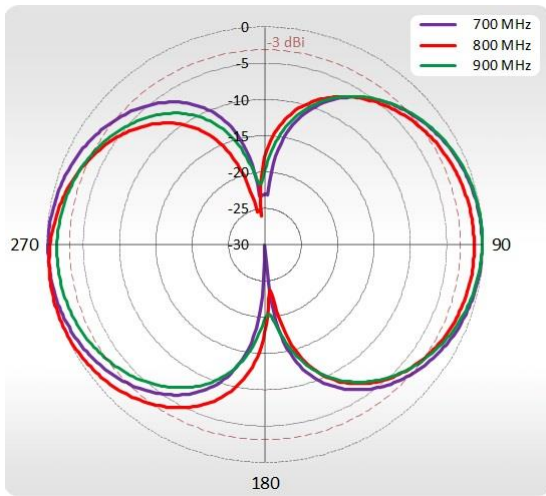

WI-FI SPECIFICATION

FREQUENCY	2.40- 2.50 GHz
GAIN	2.40- 2.50 GHz: 3 dBi
VSWR	<1.70, max <2.00
BEAMWIDTH	360°/25° +/- 5°
POLARIZATION	Vertical
IMPEDANCE	50 Ω

MECHANICAL SPECIFICATION

MATERIALS	ABS, aluminum, PTFE, Fiberglass
INGRESS PROTECTION	IP67
CONNECTOR TYPE	RJ45 + SIM adapter
DIMENSIONS	277 x 269,8 x 96,5 mm 10.90 x 10.62 x 3.80 inch
WEIGHT	1.8 kg 3.97 lbs
OPERATING TEMPERATURE	From -40°C to 75°C From -40°F to 167°F

VSWR for LTE antenna

VSWR for Wi-Fi antenna

GAIN for LTE antenna

GAIN for Wi-Fi antenna

PLOTS

700-900 MHz Elevation

700-900 MHz Azimuth

1710-2170 MHz Elevation

1710-2170 MHz Azimuth

2500-2700 MHz Elevation

2500-2700 MHz Azimuth

Wi-Fi Elevation

Wi-Fi Azimuth

DEVICE SPECIFICATION**DIMENSIONS****TELTONIKA RUT240**

Compact but powerful 4G LTE & WiFi cellular router with Ethernet and I/O. Great for quick deployment in mission critical IoT applications where advanced Networking, VPN and security features are needed.