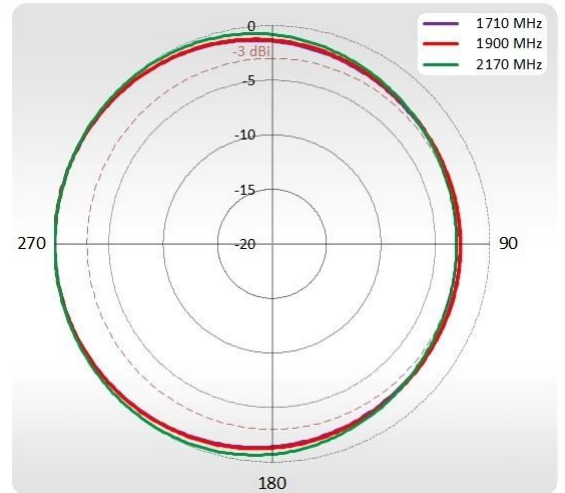

OUTDOOR

Use Teltonika router wherever you want

ANTENNA

Maximize your signal with QuWireless antennas

SOLUTION

Plug Teltonika router and you are good to go

LTE SPECIFICATION

FREQUENCY	0.694 - 0.96 GHz 1.7 - 2.2 GHz 2.5 - 2.7 GHz
GAIN	0.694 - 0.96 GHz: 2 dBi 1.7 - 2.2 GHz: 2 dBi 2.5 - 2.7 GHz: 4 dBi
Supported LTE/5G bands	1, 2, 3, 4, 5, 6, 7, 8, 9, 10, 12, 13, 14, 17, 18, 19, 20, 23, 25, 26, 27, 28, 29, 33, 34, 35, 36, 37, 38, 39, 44, 59, 62, 65, 66, 67, 68, 69, 85, n80, n81, n82, n83, n84, n86, n89, n95
VSWR	<1.50, max <2.50
BEAMWIDTH	360°/25° ±5°
POLARIZATION	Vertical
IMPEDANCE	50 Ω

WI-FI SPECIFICATION

FREQUENCY	2.40- 2.50 GHz
GAIN	2.40- 2.50 GHz: 3 dBi
VSWR	<1.70, max <2.00
BEAMWIDTH	360°/25° +/- 5°
POLARIZATION	Vertical
IMPEDANCE	50 Ω

MECHANICAL SPECIFICATION

MATERIALS	ABS, aluminum, PTFE, Fiberglass
INGRESS PROTECTION	IP67
CONNECTOR TYPE	RJ45 + SIM adapter
DIMENSIONS	277 x 269,8 x 96,5 mm 10.90 x 10.62 x 3.80 inch
WEIGHT	1.8 kg 3.97 lbs
OPERATING TEMPERATURE	From -40°C to 75°C From -40°F to 167°F

VSWR for LTE antenna

VSWR for Wi-Fi antenna

GAIN for LTE antenna

GAIN for Wi-Fi antenna

PLOTS

700-900 MHz Elevation

700-900 MHz Azimuth

1710-2170 MHz Elevation

1710-2170 MHz Azimuth

2500-2700 MHz Elevation

2500-2700 MHz Azimuth

Wi-Fi Elevation

Wi-Fi Azimuth

DEVICE SPECIFICATION**DIMENSIONS****TELTONIKA RUT240**

Compact but powerful 4G LTE & WiFi cellular router with Ethernet and I/O. Great for quick deployment in mission critical IoT applications where advanced Networking, VPN and security features are needed.