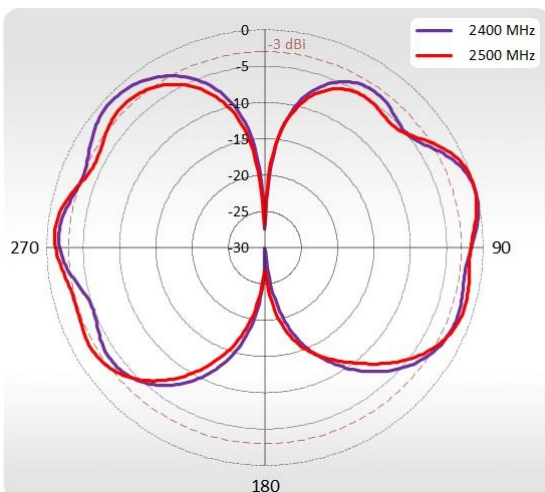

WI-FI SPECIFICATION

FREQUENCY	2.40- 2.50 GHz
GAIN	2.40- 2.50 GHz: 3 dBi
VSWR	<1.70, max <2.00
BEAMWIDTH	360°/25° +/- 5°
POLARIZATION	Vertical
IMPEDANCE	50 Ω

MECHANICAL SPECIFICATION

MATERIALS	ABS, aluminum, PTFE, Fiberglass
INGRESS PROTECTION	IP67
CONNECTOR TYPE	RJ45 + SIM adapter
DIMENSIONS	277 x 269,8 x 96,5 mm 10.90 x 10.62 x 3.80 inch
WEIGHT	1.8 kg 3.97 lbs
OPERATING TEMPERATURE	From -40°C to 75°C From -40°F to 167°F

VSWR for LTE antenna

VSWR for Wi-Fi antenna

GAIN for LTE antenna

GAIN for Wi-Fi antenna

PLOTS

700-900 MHz Elevation

700-900 MHz Azimuth

1710-2170 MHz Elevation

1710-2170 MHz Azimuth

2500-2700 MHz Elevation

2500-2700 MHz Azimuth

Wi-Fi Elevation

Wi-Fi Azimuth

DEVICE SPECIFICATION**DIMENSIONS****TELTONIKA RUT240**

Compact but powerful 4G LTE & WiFi cellular router with Ethernet and I/O. Great for quick deployment in mission critical IoT applications where advanced Networking, VPN and security features are needed.