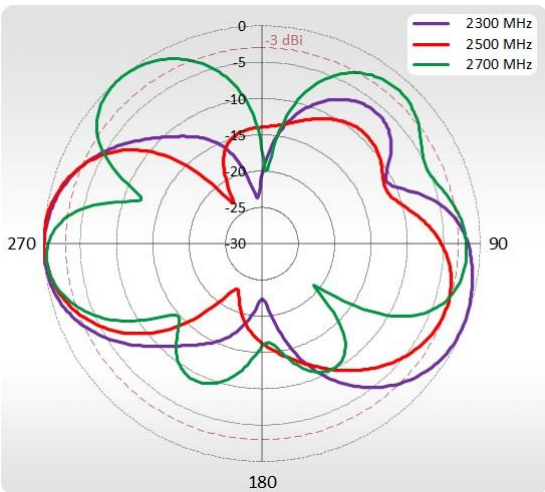

OUTDOOR

Use Teltonika router wherever you want

ANTENNA

Maximize your signal with QuWireless antennas

SOLUTION

Plug Teltonika router and you are good to go

LTE SPECIFICATION

FREQUENCY	0.694 - 0.96 GHz 1.7 - 2.2 GHz 2.5 - 2.7 GHz
GAIN	0.694 - 0.96 GHz: 2 dBi 1.7 - 2.2 GHz: 2 dBi 2.5 - 2.7 GHz: 4 dBi
Supported LTE/5G bands	1, 2, 3, 4, 5, 6, 7, 8, 9, 10, 12, 13, 14, 17, 18, 19, 20, 23, 25, 26, 27, 28, 29, 33, 34, 35, 36, 37, 38, 39, 44, 59, 62, 65, 66, 67, 68, 69, 85, n80, n81, n82, n83, n84, n86, n89, n95
VSWR	<1.50, max <2.50
BEAMWIDTH	360°/25° ±5°
POLARIZATION	Vertical
IMPEDANCE	50 Ω

WI-FI SPECIFICATION

FREQUENCY	2.40- 2.50 GHz
GAIN	2.40- 2.50 GHz: 3 dBi
VSWR	<1.70, max <2.00
BEAMWIDTH	360°/25° +/- 5°
POLARIZATION	Vertical
IMPEDANCE	50 Ω

MECHANICAL SPECIFICATION

MATERIALS	ABS, aluminum, PTFE, Fiberglass
INGRESS PROTECTION	IP67
CONNECTOR TYPE	RJ45 + SIM adapter
DIMENSIONS	277 x 269,8 x 96,5 mm 10.90 x 10.62 x 3.80 inch
WEIGHT	1.8 kg 3.97 lbs
OPERATING TEMPERATURE	From -40°C to 75°C From -40°F to 167°F

VSWR for LTE antenna

VSWR for Wi-Fi antenna

GAIN for LTE antenna

GAIN for Wi-Fi antenna

PLOTS

700-900 MHz Elevation

700-900 MHz Azimuth

1710-2170 MHz Elevation

1710-2170 MHz Azimuth

2500-2700 MHz Elevation

2500-2700 MHz Azimuth

Wi-Fi Elevation

Wi-Fi Azimuth

DEVICE SPECIFICATION**DIMENSIONS****TELTONIKA RUT240**

Compact but powerful 4G LTE & WiFi cellular router with Ethernet and I/O. Great for quick deployment in mission critical IoT applications where advanced Networking, VPN and security features are needed.