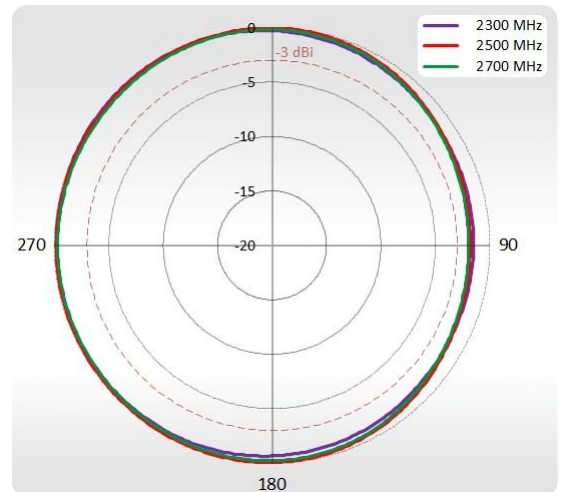

WI-FI SPECIFICATION

FREQUENCY	2.40- 2.50 GHz
GAIN	2.40- 2.50 GHz: 3 dBi
VSWR	<1.70, max <2.00
BEAMWIDTH	360°/25° +/- 5°
POLARIZATION	Vertical
IMPEDANCE	50 Ω

MECHANICAL SPECIFICATION

MATERIALS	ABS, aluminum, PTFE, Fiberglass
INGRESS PROTECTION	IP67
CONNECTOR TYPE	RJ45 + SIM adapter
DIMENSIONS	277 x 269,8 x 96,5 mm 10.90 x 10.62 x 3.80 inch
WEIGHT	1.8 kg 3.97 lbs
OPERATING TEMPERATURE	From -40°C to 75°C From -40°F to 167°F

VSWR for LTE antenna

VSWR for Wi-Fi antenna

GAIN for LTE antenna

GAIN for Wi-Fi antenna

PLOTS

700-900 MHz Elevation

700-900 MHz Azimuth

1710-2170 MHz Elevation

1710-2170 MHz Azimuth

2500-2700 MHz Elevation

2500-2700 MHz Azimuth

Wi-Fi Elevation

Wi-Fi Azimuth

DEVICE SPECIFICATION**DIMENSIONS****TELTONIKA RUT240**

Compact but powerful 4G LTE & WiFi cellular router with Ethernet and I/O. Great for quick deployment in mission critical IoT applications where advanced Networking, VPN and security features are needed.