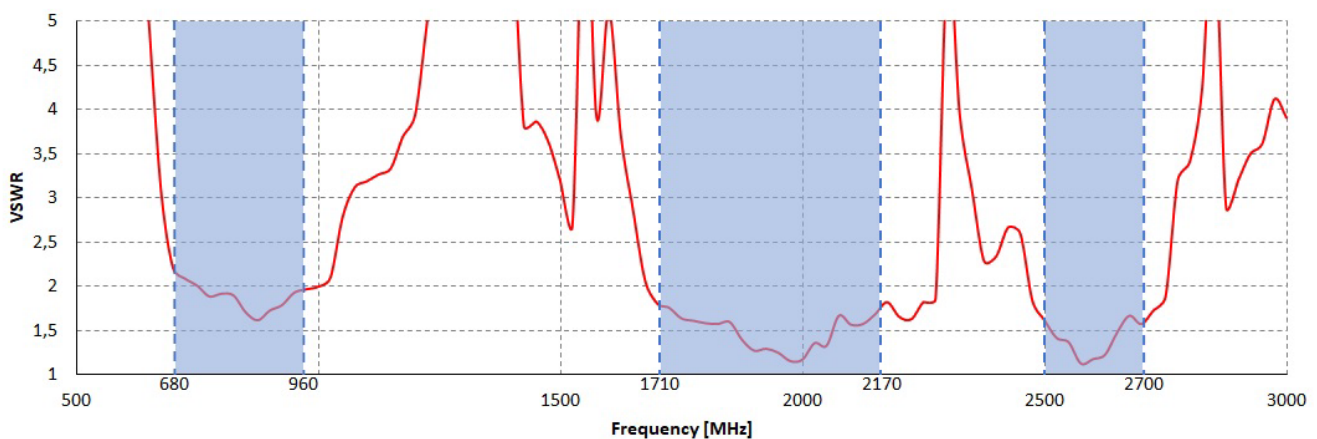

OUTDOOR

Use Teltonika router wherever you want

ANTENNA

Maximize your signal with QuWireless antennas

SOLUTION

Plug Teltonika router and you are good to go

LTE SPECIFICATION

FREQUENCY	0.7-1 GHz 1.7 - 2.2 GHz 2.2 - 2.7 GHz
Supported LTE bands	1, 2, 3, 4, 5, 6, 7, 8, 9, 10, 12, 13, 14, 15, 16, 17, 18, 19, 20, 23, 25, 26, 27, 28, 29, 33, 34, 35, 36, 37, 38, 39, 41, 44, 65, 66, 67, 68, 69, 70, 85
GAIN	0.7 - 1 GHz : 2 dBi 1.7 - 2.2 GHz : 2 dBi 2.5 - 2.7 GHz : 3 dBi
VSWR	<1.50, max <2.00
BEAMWIDTH	360°/25° ±5°
POLARIZATION	Vertical
IMPEDANCE	50 Ω

MECHANICAL SPECIFICATION

MATERIALS	ABS, aluminum, polycarbonate, FR4
INGRESS PROTECTION	IP67
DIMENSIONS	165 x 165 x 54 mm 6.50 x 6.50 x 2.12 inch
WEIGHT	0.8 kg 1.76 lbs
OPERATING TEMPERATURE	From -40°C to 75°C From -40°F to 167°F

VSWR

PLOTS

700-900 MHz Azimuth

700-900 MHz Elevation

1710-2170 MHz Azimuth

1710-2170 MHz Elevation

2300-2700 MHz Azimuth

2300-2700 MHz Elevation