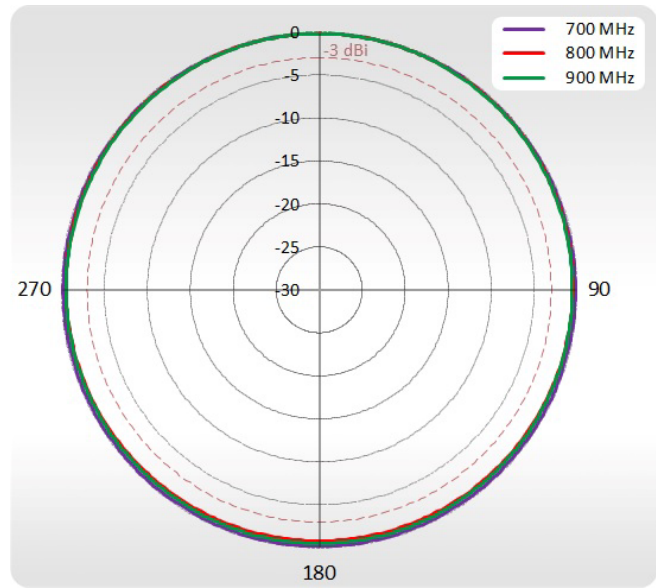

MECHANICAL SPECIFICATION

MATERIALS	ABS, aluminum, polycarbonate, FR4
INGRESS PROTECTION	IP67
DIMENSIONS	165 x 165 x 54 mm 6.50 x 6.50 x 2.12 inch
WEIGHT	0.8 kg 1.76 lbs
OPERATING TEMPERATURE	From -40°C to 75°C From -40°F to 167°F

VSWR

PLOTS

700-900 MHz Azimuth

700-900 MHz Elevation

1710-2170 MHz Azimuth

1710-2170 MHz Elevation

2300-2700 MHz Azimuth

2300-2700 MHz Elevation