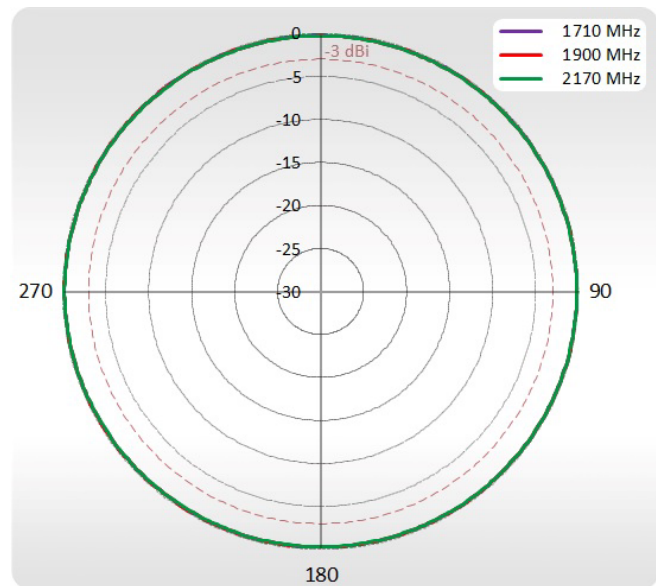

OUTDOOR

Use Teltonika router wherever you want

ANTENNA

Maximize your signal with QuWireless antennas

SOLUTION

Plug Teltonika router and you are good to go

LTE SPECIFICATION

FREQUENCY	0.7-1 GHz 1.7 - 2.2 GHz 2.2 - 2.7 GHz
Supported LTE bands	1, 2, 3, 4, 5, 6, 7, 8, 9, 10, 12, 13, 14, 15, 16, 17, 18, 19, 20, 23, 25, 26, 27, 28, 29, 33, 34, 35, 36, 37, 38, 39, 41, 44, 65, 66, 67, 68, 69, 70, 85
GAIN	0.7 - 1 GHz : 2 dBi 1.7 - 2.2 GHz : 2 dBi 2.5 - 2.7 GHz : 3 dBi
VSWR	<1.50, max <2.00
BEAMWIDTH	360°/25° ±5°
POLARIZATION	Vertical
IMPEDANCE	50 Ω

MECHANICAL SPECIFICATION

MATERIALS	ABS, aluminum, polycarbonate, FR4
INGRESS PROTECTION	IP67
DIMENSIONS	165 x 165 x 54 mm 6.50 x 6.50 x 2.12 inch
WEIGHT	0.8 kg 1.76 lbs
OPERATING TEMPERATURE	From -40°C to 75°C From -40°F to 167°F

VSWR

PLOTS

700-900 MHz Azimuth

700-900 MHz Elevation

1710-2170 MHz Azimuth

1710-2170 MHz Elevation

2300-2700 MHz Azimuth

2300-2700 MHz Elevation