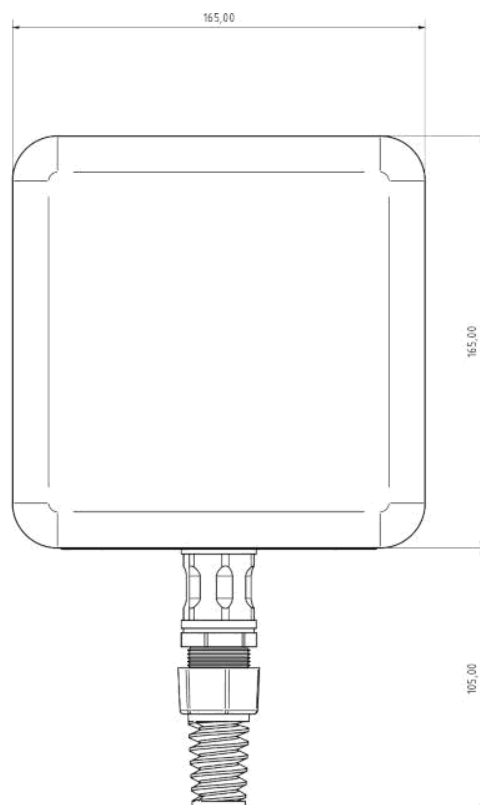

DIMENSIONS

HEADQUARTER:

Wireless Instruments sp. z o.o.

ul. Kościuszki 27

52-116 Iwiny

POLAND

sales@quwireless.com

tel 1. +48 601 366 369

tel 2. +48 577 667 761

www.quwireless.com