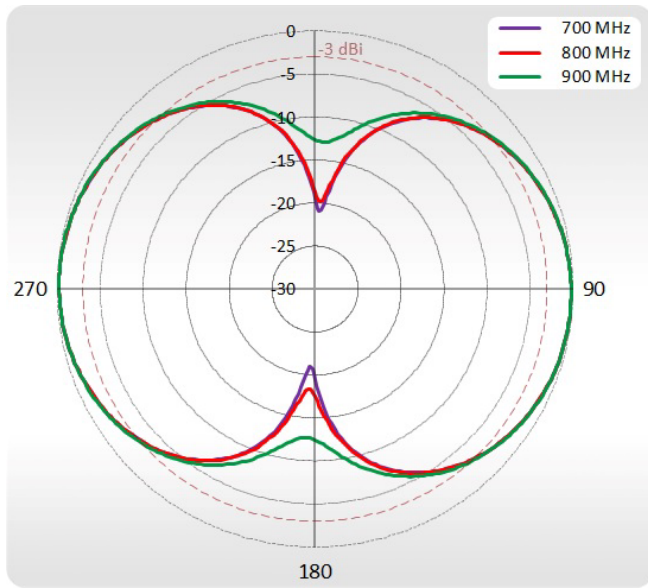

OUTDOOR

Use Teltonika router wherever you want

ANTENNA

Maximize your signal with QuWireless antennas

SOLUTION

Plug Teltonika router and you are good to go

LTE SPECIFICATION

FREQUENCY	0.7-1 GHz 1.7 - 2.2 GHz 2.2 - 2.7 GHz
Supported LTE bands	1, 2, 3, 4, 5, 6, 7, 8, 9, 10, 12, 13, 14, 15, 16, 17, 18, 19, 20, 23, 25, 26, 27, 28, 29, 33, 34, 35, 36, 37, 38, 39, 41, 44, 65, 66, 67, 68, 69, 70, 85
GAIN	0.7 - 1 GHz : 2 dBi 1.7 - 2.2 GHz : 2 dBi 2.5 - 2.7 GHz : 3 dBi
VSWR	<1.50, max <2.00
BEAMWIDTH	360°/25° ±5°
POLARIZATION	Vertical
IMPEDANCE	50 Ω

MECHANICAL SPECIFICATION

MATERIALS	ABS, aluminum, polycarbonate, FR4
INGRESS PROTECTION	IP67
DIMENSIONS	165 x 165 x 54 mm 6.50 x 6.50 x 2.12 inch
WEIGHT	0.8 kg 1.76 lbs
OPERATING TEMPERATURE	From -40°C to 75°C From -40°F to 167°F

VSWR

PLOTS

700-900 MHz Azimuth

700-900 MHz Elevation

1710-2170 MHz Azimuth

1710-2170 MHz Elevation

2300-2700 MHz Azimuth

2300-2700 MHz Elevation