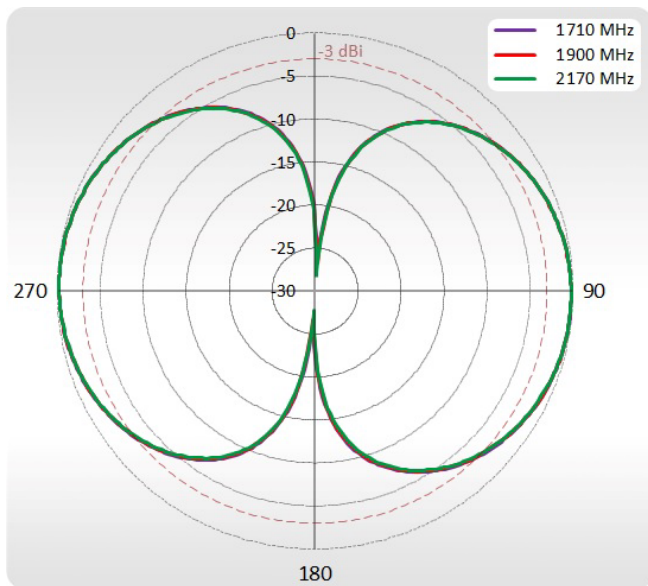

MECHANICAL SPECIFICATION

MATERIALS	ABS, aluminum, polycarbonate, FR4
INGRESS PROTECTION	IP67
DIMENSIONS	165 x 165 x 54 mm 6.50 x 6.50 x 2.12 inch
WEIGHT	0.8 kg 1.76 lbs
OPERATING TEMPERATURE	From -40°C to 75°C From -40°F to 167°F

VSWR

PLOTS

700-900 MHz Azimuth

700-900 MHz Elevation

1710-2170 MHz Azimuth

1710-2170 MHz Elevation

2300-2700 MHz Azimuth

2300-2700 MHz Elevation