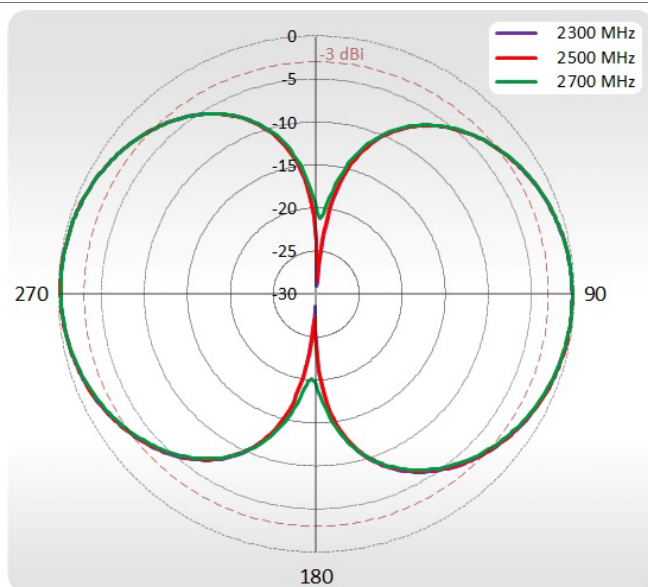

MECHANICAL SPECIFICATION

MATERIALS	ABS, aluminum, polycarbonate, FR4
INGRESS PROTECTION	IP67
DIMENSIONS	165 x 165 x 54 mm 6.50 x 6.50 x 2.12 inch
WEIGHT	0.8 kg 1.76 lbs
OPERATING TEMPERATURE	From -40°C to 75°C From -40°F to 167°F

VSWR

PLOTS

700-900 MHz Azimuth

700-900 MHz Elevation

1710-2170 MHz Azimuth

1710-2170 MHz Elevation

2300-2700 MHz Azimuth

2300-2700 MHz Elevation