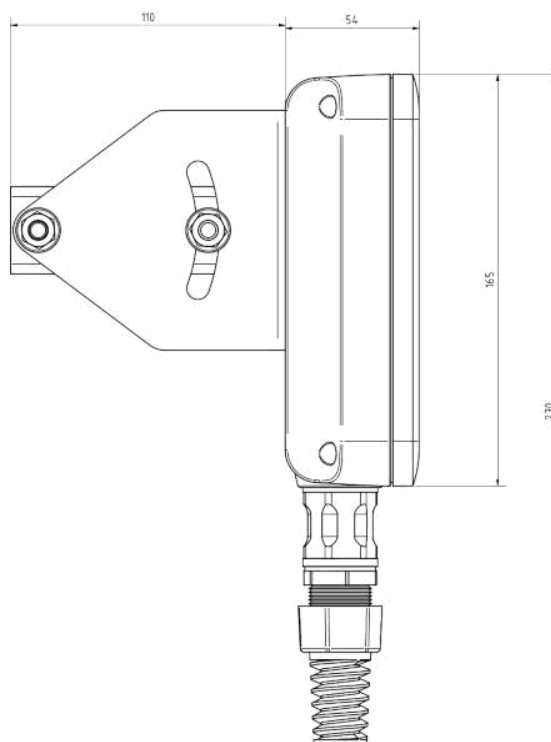

DIMENSIONS

HEADQUARTER:

Wireless Instruments sp. z o.o.

ul. Kościuszki 27

52-116 Iwiny

POLAND

sales@quwireless.com

tel 1. +48 601 366 369

tel 2. +48 577 667 761

www.quwireless.com