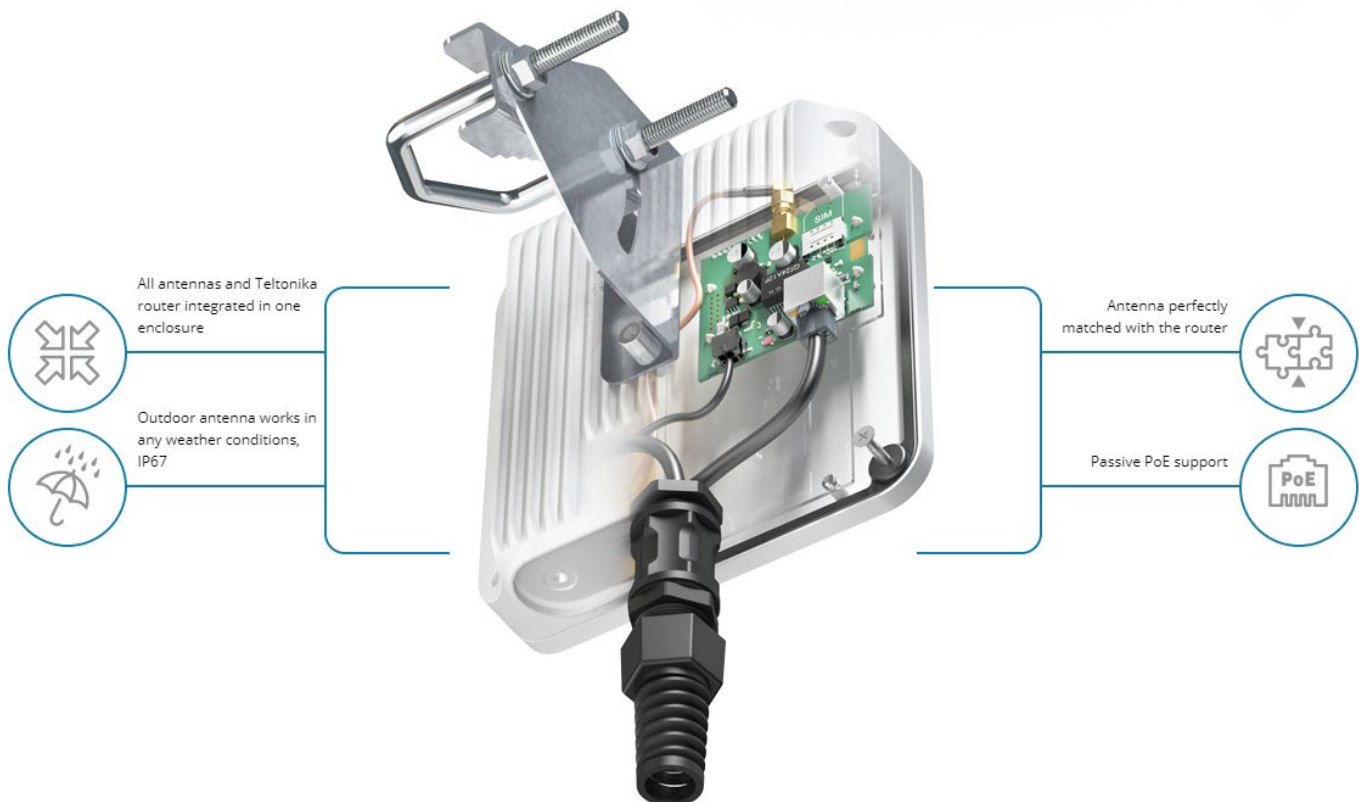

QuMini for TRB140

Integrated small multi-band LTE omni antennas + place to install Teltonika TRB140 (All-in-one)

QuMini omni LTE antenna for Teltonika TRB140 router is a perfect and small outdoor device for mobile and fixed installations like industrial, CCTV, hotspots, yachts, boats, campers, RV etc. If you use TRB140 with QuMini antenna, you get an integrated complete solution with embedded router and multi band antennas in one enclosure.

OUTDOOR

Use Teltonika router wherever you want

ANTENNA

Maximize your signal with QuWireless antennas

SOLUTION

Plug Teltonika router and you are good to go

LTE SPECIFICATION

FREQUENCY	0.7-1 GHz 1.7 - 2.2 GHz 2.2 - 2.7 GHz
Supported LTE bands	1, 2, 3, 4, 5, 6, 7, 8, 9, 10, 12, 13, 14, 15, 16, 17, 18, 19, 20, 23, 25, 26, 27, 28, 29, 33, 34, 35, 36, 37, 38, 39, 41, 44, 65, 66, 67, 68, 69, 70, 85
GAIN	0.7 - 1 GHz : 2 dBi 1.7 - 2.2 GHz : 2 dBi 2.5 - 2.7 GHz : 3 dBi
VSWR	<1.50, max <2.00
BEAMWIDTH	360°/25° ±5°
POLARIZATION	Vertical
IMPEDANCE	50 Ω

MECHANICAL SPECIFICATION

MATERIALS	ABS, aluminum, polycarbonate, FR4
INGRESS PROTECTION	IP67
DIMENSIONS	165 x 165 x 54 mm 6.50 x 6.50 x 2.12 inch
WEIGHT	0.8 kg 1.76 lbs
OPERATING TEMPERATURE	From -40°C to 75°C From -40°F to 167°F

DEVICE SPECIFICATION

Small and quick to deploy industrial Ethernet to 4G LTE IoT gateway. Advanced VPN functionality, security and remote management capabilities makes TRB140 the best option for single device connectivity.