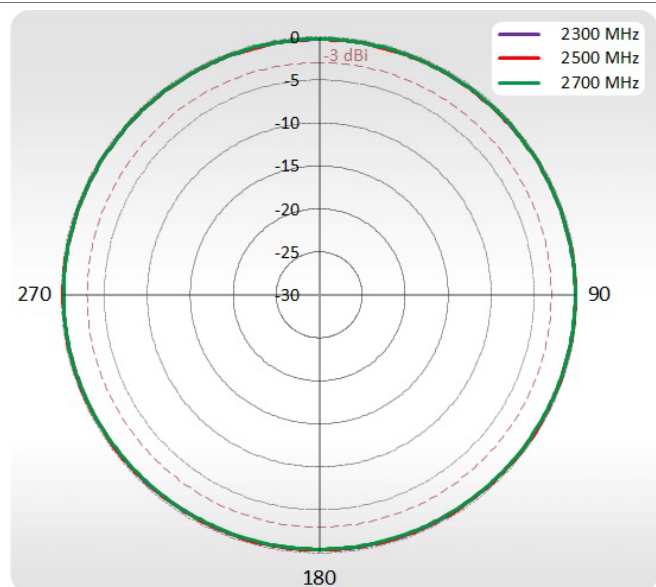

MECHANICAL SPECIFICATION

MATERIALS	ABS, aluminum, polycarbonate, FR4
INGRESS PROTECTION	IP67
DIMENSIONS	165 x 165 x 54 mm 6.50 x 6.50 x 2.12 inch
WEIGHT	0.8 kg 1.76 lbs
OPERATING TEMPERATURE	From -40°C to 75°C From -40°F to 167°F

VSWR

PLOTS

700-900 MHz Azimuth

700-900 MHz Elevation

1710-2170 MHz Azimuth

1710-2170 MHz Elevation

2300-2700 MHz Azimuth

2300-2700 MHz Elevation