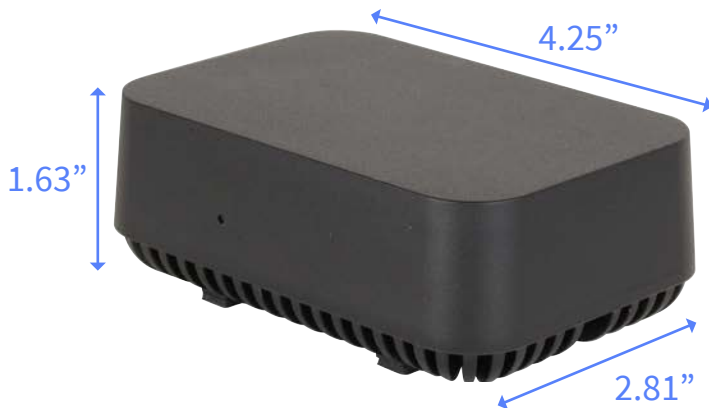

The Domotz Box Specs

Model B-12

RAM

- 512MB DDR3L

Storage

- 8GB eMMC

Network Connectivity

- 1 x Gigabit port

Additional Connectivity

- 1 x USB 2.0 port (for future releases)
- 1 x Micro USB for power
- LED indicator
- Factory reset button

Power Supply

- Input 100~240V AC, 50-60Hz, 0.5A
- Output 5V DC, 2A
- Consumption: Max 10W

Operating Capacity

- 0-40° C (32-104° F)
- 80% non-condensing humidity

Dimensions

- 108 x 72 x 40mm
(4.25 x 2.81 x 1.63 in.)
- 126g (4.4 oz.)

Other Highlights

- Premium Casing
- Automatic software upgrades
- Multi-VLAN support