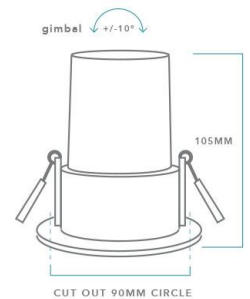

Intuitive Control. Control lights individually or as groups, set timers, pick from beautiful themes or create your own custom scenes.

∨

Product Type	Downlight
Available Date	August 20, 2017
UPC	9347403000800
Model Number	LH4DK1UC08
Single Unit Dimensions L x W x H	102 x 102 x 106 mm 4.00 x 4.00 x 4.17 in
Single Unit Weight	450 g / 0.99 lbs
Packaged Dimensions L x W x H	113 x 113 x 133 mm 4.45 x 4.45 x 5.24 om
Packaged Weight	500 g / 1.10 lbs
Case Pack (4) Dimensions	270 x 270 x 140 mm (4x1 format) 10.63 x 10.63 x 5.51 in
Case Pack (4) Weight	2.5 Kg / 5.51 lbs
Package Languages	ENG,FR,IT,GER,SP,PT